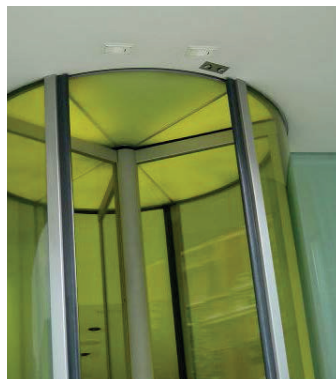

Case Study

BESPOKE 5-STAR YELLOW GLOWING CIRCULAR FULL VISION CFV 2700 AY TALL HOTEL ENTRANCE. ST. MARTINS LANE, LONDON, UK

From its dazzling location in the West End of London, at the hub of Covent Garden, West End theatres and Trafalgar Square, St. Martins Lane is a dramatic and daring reinvention of the urban resort. Smart, witty and sophisticated, this luxury boutique hotel is a luminous jewel whose glowing yellow glass revolving doors and wildly popular Light Bar reveal Philippe Starck's brilliant collision of influences - from the modern to the baroque - that suffuses the hotel with energy, vitality and magic.

Entered through improbably tall, luminescent yellow-glass revolving doors, St. Martins Lane's lobby is a soaring and theatrical space that offers a provocative manipulation of dimension and proportion - a triumph of colour and light.

Bauporte Doors UK LTD was invited to develop the first extremely tall revolving door (in the world) in the Design hotel, in conjunction with architect Philip Starck.

The Bauporte revolving door had to accentuate the entrance with its tall, transparent and impressive yellow look. This yellow look is achieved by applying curved yellow-layered glass in 1 section across its entire height of 4200 mm. The curved glass is made in 1 section from a single sheet of glass. The door leaves are also equipped with yellow-layered glass. The roof is built into the ceiling of the entrance hall and has yellow hanging glass plates above with lighting is installed.

The look is absolutely unique and guests from across the world come to St. Martins Lane hotel. The Bauporte revolving door is a fully automatic door and complies with the BS 7036 standard, the German TUV and the European DIN. We recommend that you visit this hotel and our entrance door in person.